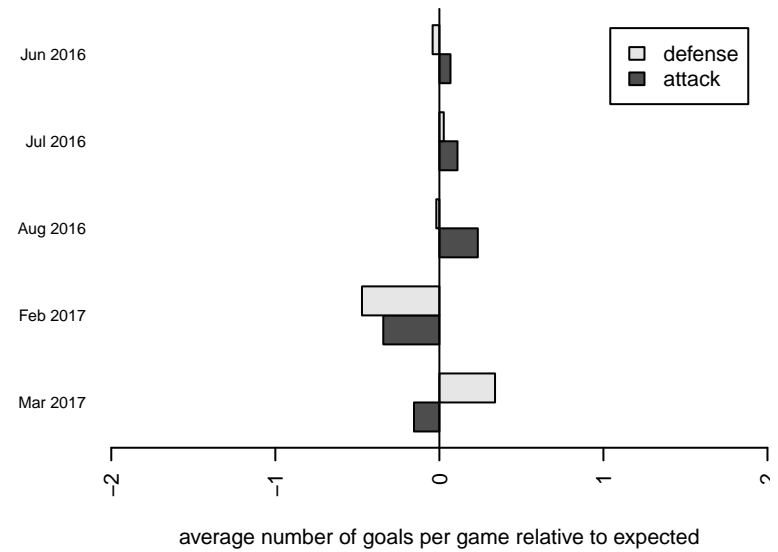

Crossfire OR Blue II G01
Dots are actual minus expected GF (blue circles) and GA (red triangles).
Blue line is smoothed change in attack strength. Red is smoothed change in defense strength.

**attack and defense variance (black dot)
relative to other teams
and top 10 in region**

**attack and defense rating
relative to others at age
and all opponents in last 13 months**

**attack and defense rating
relative to others at age
and all opponents in last 13 months**

Performance relative to 13 month average

Performance relative to 13 month average

Distribution of opponents
 Red = Lose zone, Blue = Win zone, Green = Even
 Black line separates win/lose zones

lot. A=Neither has attack advantage, B=Opponent has both attack and defense advantage, C=Opponent has both attack and defense disadvantage, D=Both have