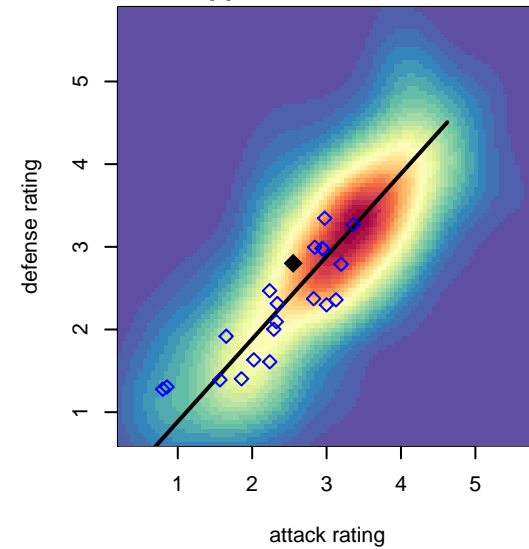

Crossfire OR Blue II G01

Crossfire Oregon
Tigard, OR
G01 total strength=1572
attack=12.82 defense=16.46
spr league = Win OYS G01 Div 1 Red

alt names used:

Venues played:
2016 Clash At the Border Gold/Silver U16
2016 Nike Crossfire Challenge Gold Group U16
2016 Bend Premier Cup Meghan Klingenberg (
2016 Win OYS G01 Division 1 Red
2016 OYS Presidents Cup G01

Crossfire OR Blue II G01
Dots are actual minus expected GF (blue circles) and GA (red triangles).
Blue line is smoothed change in attack strength. Red is smoothed change in defense strength.

**attack and defense variance (black dot)
relative to other teams
and top 10 in region**

**attack and defense rating
relative to others at age
and all opponents in last 13 months**

**attack and defense rating
relative to others at age
and all opponents in last 13 months**

Performance relative to 13 month average

Performance relative to 13 month average

Distribution of opponents
 Red = Lose zone, Blue = Win zone, Green = Even
 Black line separates win/lose zones

lot. A=Neither has attack advantage, B=Opponent has both attack and defense advantage, C=Opponent has both attack and defense disadvantage, D=Both have