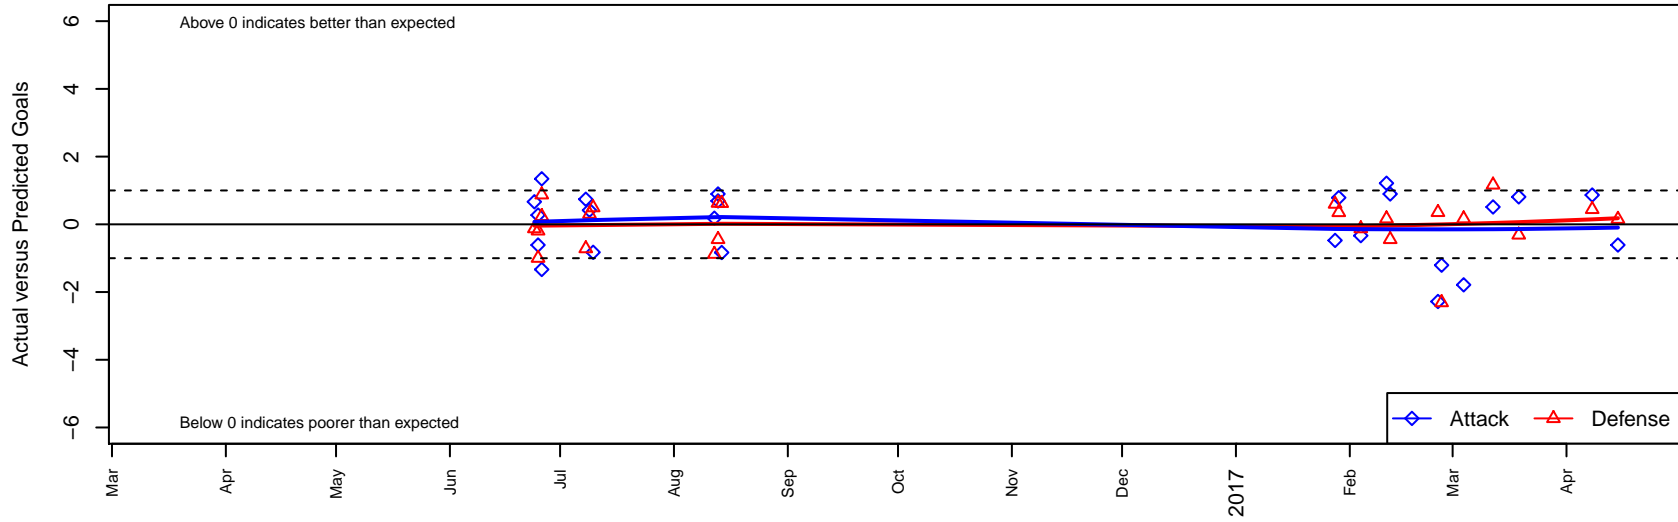

Crossfire OR Blue II G01

Crossfire Oregon
Tigard, OR
G01 total strength=1572
attack=12.82 defense=16.46
spr league = Win OYS G01 Div 1 Red

alt names used:

Venues played:
2016 Clash At the Border Gold/Silver U16
2016 Nike Crossfire Challenge Gold Group U16
2016 Bend Premier Cup Meghan Klingenberg (
2016 Win OYS G01 Division 1 Red
2016 OYS Presidents Cup G01

Crossfire OR Blue II G01
Dots are actual minus expected GF (blue circles) and GA (red triangles).
Blue line is smoothed change in attack strength. Red is smoothed change in defense strength.

**attack and defense variance (black dot)
relative to other teams
and top 10 in region**

**attack and defense rating
relative to others at age
and all opponents in last 13 months**

**attack and defense rating
relative to others at age
and all opponents in last 13 months**

Performance relative to 13 month average

Performance relative to 13 month average

Distribution of opponents
 Red = Lose zone, Blue = Win zone, Green = Even
 Black line separates win/lose zones

lot. A=Neither has attack advantage, B=Opponent has both attack and defense advantage, C=Opponent has both attack and defense disadvantage, D=Both have