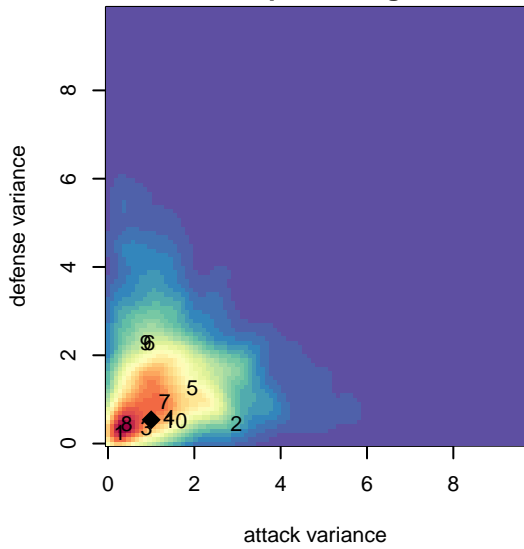

Crossfire OR Blue II G01

Crossfire Oregon
Tigard, OR
G01 total strength=1572
attack=12.82 defense=16.46
spr league = Win OYS G01 Div 1 Red

alt names used:

Venues played:
2016 Clash At the Border Gold/Silver U16
2016 Nike Crossfire Challenge Gold Group U16
2016 Bend Premier Cup Meghan Klingenberg (
2016 Win OYS G01 Division 1 Red
2016 OYS Presidents Cup G01

Crossfire OR Blue II G01
Dots are actual minus expected GF (blue circles) and GA (red triangles).
Blue line is smoothed change in attack strength. Red is smoothed change in defense strength.

**attack and defense variance (black dot)
relative to other teams
and top 10 in region**

Performance relative to 13 month average

Distribution of opponents
 Red = Lose zone, Blue = Win zone, Green = Even
 Black line separates win/lose zones

lot. A=Neither has attack advantage, B=Opponent has both attack and defense advantage, C=Opponent has both attack and defense disadvantage, D=Both have