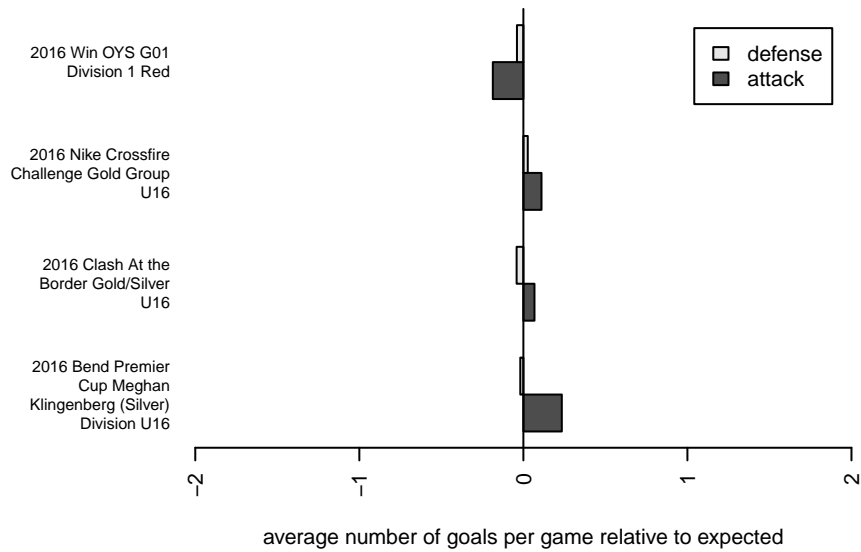

Crossfire OR Blue II G01

Crossfire Oregon
Tigard, OR
G01 total strength=1572
attack=12.82 defense=16.46
spr league = Win OYS G01 Div 1 Red

alt names used:

Venues played:
2016 Clash At the Border Gold/Silver U16
2016 Nike Crossfire Challenge Gold Group U16
2016 Bend Premier Cup Meghan Klingenberg (
2016 Win OYS G01 Division 1 Red
2016 OYS Presidents Cup G01

Crossfire OR Blue II G01
Dots are actual minus expected GF (blue circles) and GA (red triangles).
Blue line is smoothed change in attack strength. Red is smoothed change in defense strength.

**attack and defense variance (black dot)
relative to other teams
and top 10 in region**

**attack and defense rating
relative to others at age
and all opponents in last 13 months**

**attack and defense rating
relative to others at age
and all opponents in last 13 months**

Performance relative to 13 month average

Performance relative to 13 month average

Distribution of opponents
 Red = Lose zone, Blue = Win zone, Green = Even
 Black line separates win/lose zones

lot. A=Neither has attack advantage, B=Opponent has both attack and defense advantage, C=Opponent has both attack and defense disadvantage, D=Both have