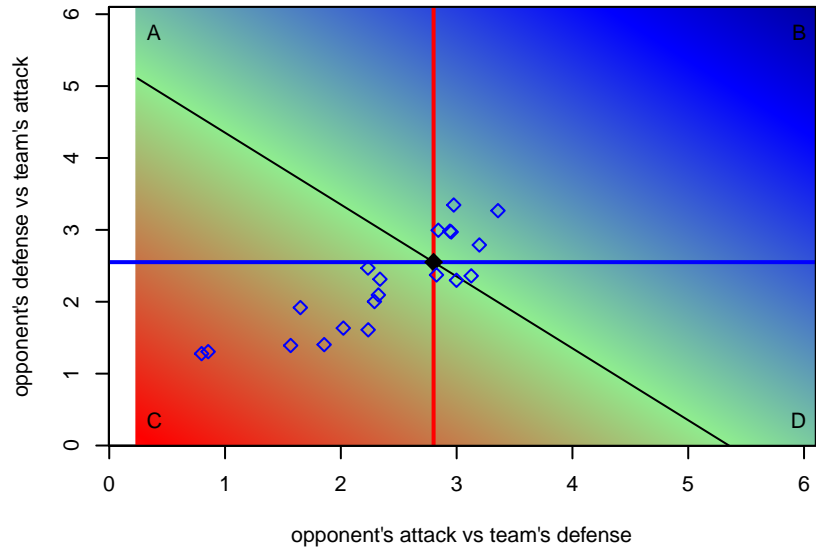

Crossfire OR Blue II G01
Dots are actual minus expected GF (blue circles) and GA (red triangles).
Blue line is smoothed change in attack strength. Red is smoothed change in defense strength.

**attack and defense variance (black dot)
relative to other teams
and top 10 in region**

**attack and defense rating
relative to others at age
and all opponents in last 13 months**

**attack and defense rating
relative to others at age
and all opponents in last 13 months**

Performance relative to 13 month average

Performance relative to 13 month average

Distribution of opponents
 Red = Lose zone, Blue = Win zone, Green = Even
 Black line separates win/lose zones

lot. A=Neither has attack advantage, B=Opponent has both attack and defense advantage, C=Opponent has both attack and defense disadvantage, D=Both have