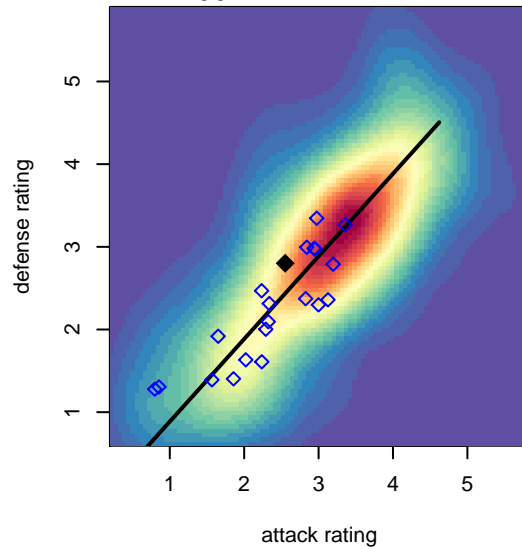

Crossfire OR Blue II G01

Crossfire Oregon
Tigard, OR
G01 total strength=1572
attack=12.82 defense=16.46
spr league = Win OYS G01 Div 1 Red

alt names used:

Venues played:
2016 Clash At the Border Gold/Silver U16
2016 Nike Crossfire Challenge Gold Group U16
2016 Bend Premier Cup Meghan Klingenberg (
2016 Win OYS G01 Division 1 Red
2016 OYS Presidents Cup G01

Crossfire OR Blue II G01
Dots are actual minus expected GF (blue circles) and GA (red triangles).
Blue line is smoothed change in attack strength. Red is smoothed change in defense strength.

**attack and defense variance (black dot)
relative to other teams
and top 10 in region**

**attack and defense rating
relative to others at age
and all opponents in last 13 months**

**attack and defense rating
relative to others at age
and all opponents in last 13 months**

Performance relative to 13 month average

Performance relative to 13 month average

Distribution of opponents
 Red = Lose zone, Blue = Win zone, Green = Even
 Black line separates win/lose zones

lot. A=Neither has attack advantage, B=Opponent has both attack and defense advantage, C=Opponent has both attack and defense disadvantage, D=Both have